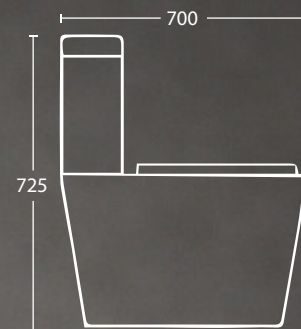

INODOROS

RECTANGULAR

T-M8825

999999914

Negro Mate